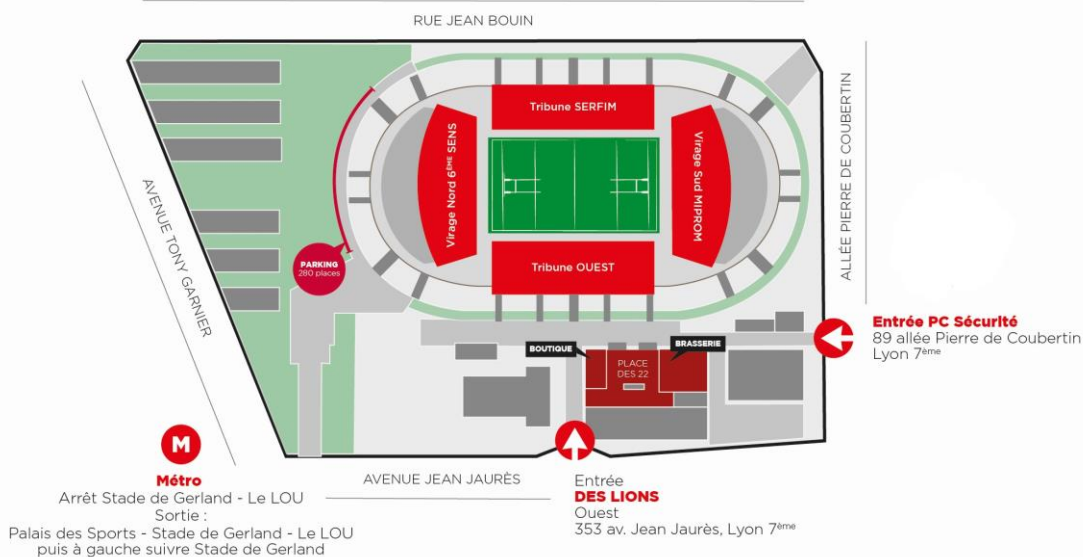

PRACTICAL INFORMATION

Matmut Stadium Gerland
353 Avenue Jean Jaurès
69007 Lyon

Contact:
Laetitia SVANDA
+33 (0)1 46 90 19 01
svanda@proximumgroup.com

>> Programme

- 07.30 am TEXTIVAL opening
- 08.30 am Beginning of the business meetings
- 12.00 -02.00 pm Lunch
- 02.00 pm – 06.30 Business meetings

TEXTIVAL ENTRANCE

Access from the main entrance: “Entrée des Lions” for visitors and for the parking. The parking is inside the stadium.
353 avenue Jean Jaurès.

Textival will take place at “Place des 22”, see the map below.

PARKING MATMUT STADIUM

EXHIBITOR ACCESS

Welcoming: Our team will welcome the exhibitors on October 16th 2023 from 04.00 pm to 06.00pm and on October 17th 2023 from 07.30am.

Material delivery: Exhibitors must **ONLY** deliver their materials for the event on site on **October 16th 2023 in the afternoon.**

Mandatory mentions on the parcels:

Matmut Stadium Gerland
Textival ! Espace 1930 & 1960
Company name & exhibitor's name(with a phone number)
353 Avenue Jean Jaurès, Lyon, France

PUBLIC TRANSPORT